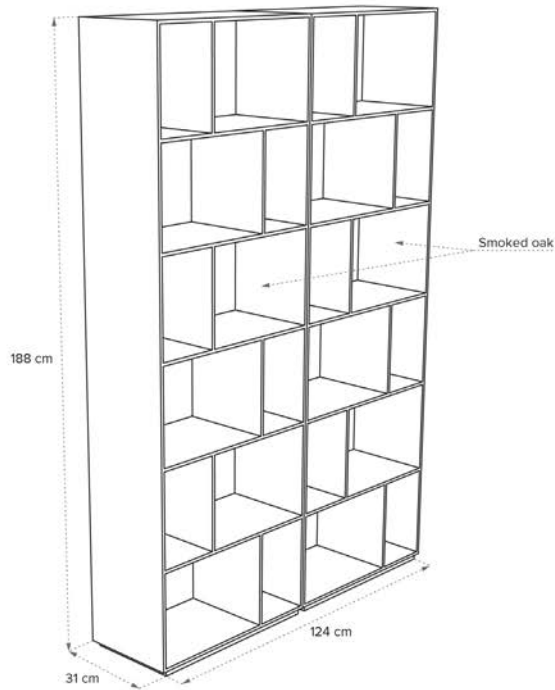

■ Composition 3 • W900C3222040035 • Dimensions 122 x 177 x 78H inches

■ Matt lacquer rock

■ Glossy lacquer rock  
(door vertical wall cabinet)

■ Aged Walnut (door  
horizontal wall cabinet)

■ Smoked bronze glass  
(door wall cube cabinet)

■ Composition 4 • W900C4222040035 • Dimensions 123.6 x 19.6 x 70.8H inches

■ Matt lacquer anthracite

■ Radica frisè (doors wall cabinet)

■ Composition 7 • W900C7102000500 • Dimensions 48.8 x 12.2 x 74H inches

■ Coffee oak

■ Composition 7 • W900C7102001200 • Dimensions 48.8 x 12.2 x 74H inches

■ Smoked oak

■ Composition 8 • W900C8104030506 • Dimensions 146.4 x 177 x 78H inches

■ Matt lacquer coffee

■ Glossy lacquer coffee  
(doors wall cabinet)

■ Glossy lacquer light grey  
(doors wall cabinet)

■ Composition 9 • W900C9102000500 • Dimensions 48.8 x 12.2 x 98.4H inches

■ Coffee oak

■ Composition 9 • W900C9102001200 • Dimensions 48.8 x 12.2 x 98.4H inches