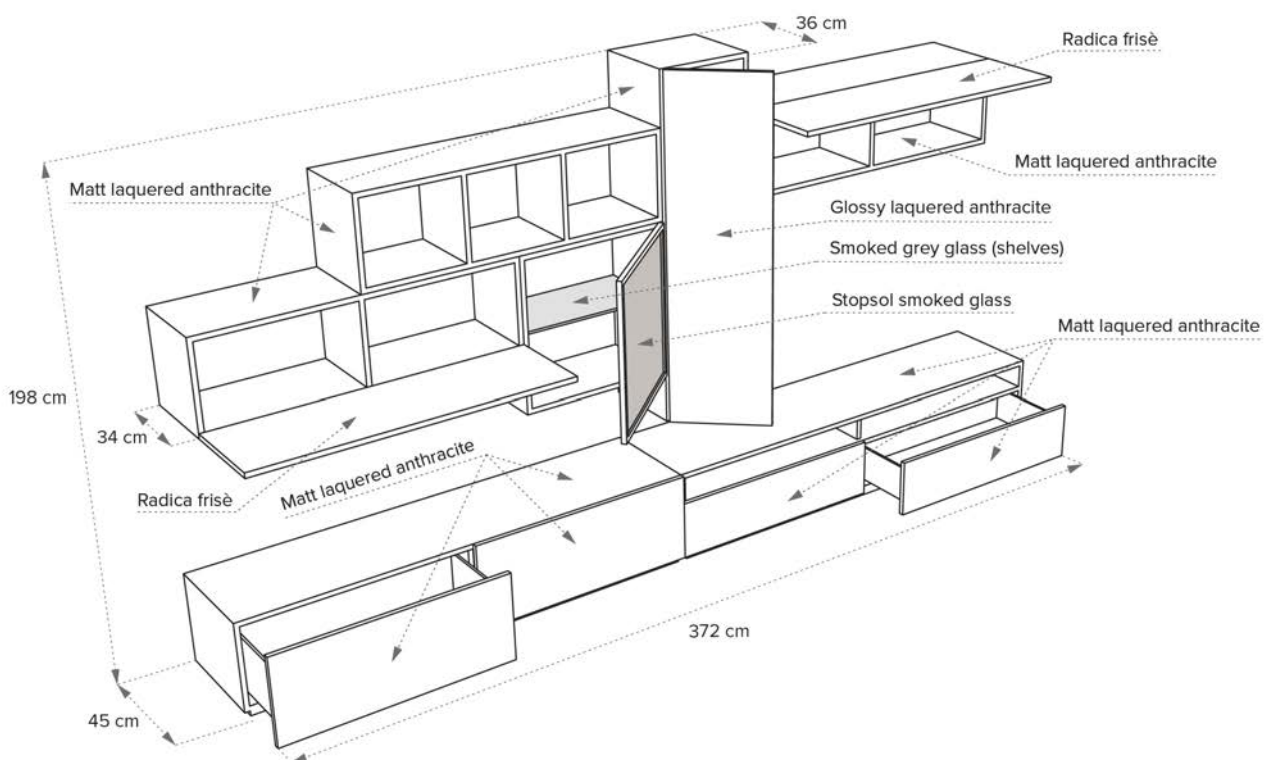

■ Composition 2 • W900C2221040031 • Dimensions 146.4 x 17.7 x 78H inches

■ Matt lacquer anthracite

■ Glossy lacquer anthracite (door vertical wall cabinet)

■ Radica frisè (doors horizontal wall cabinet)

■ Smoked glass (door wall cube cabinet)

■ Composition 3 • W900C3222040035 • Dimensions 122 x 177 x 78H inches

■ Matt lacquer rock

■ Glossy lacquer rock  
(door vertical wall cabinet)

■ Aged Walnut (door  
horizontal wall cabinet)

■ Smoked bronze glass  
(door wall cube cabinet)

■ Composition 4 • W900C4222040035 • Dimensions 123.6 x 19.6 x 70.8H inches

■ Matt lacquer anthracite

■ Radica frisè (doors wall cabinet)

■ Composition 7 • W900C7102000500 • Dimensions 48.8 x 12.2 x 74H inches

■ Glossy lacquer light grey  
(doors wall cabinet)

■ Composition 9 • W900C9102000500 • Dimensions 48.8 x 12.2 x 98.4H inches

■ Coffee oak

■ Composition 9 • W900C9102001200 • Dimensions 48.8 x 12.2 x 98.4H inches