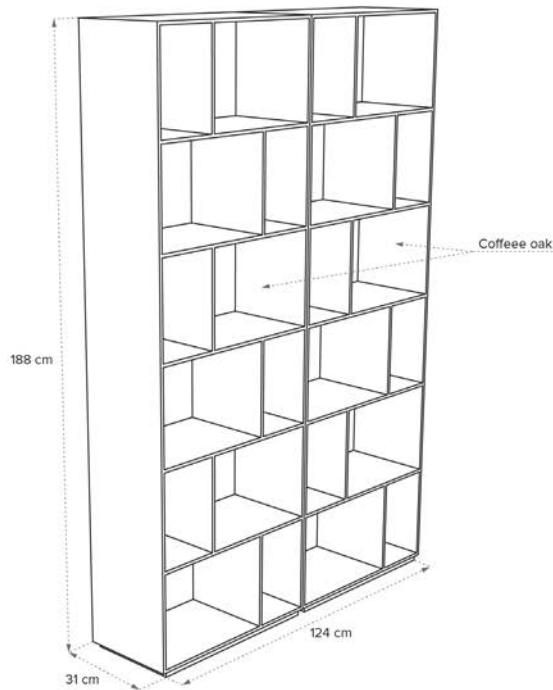

■ Composition 3 • W900C3222040035 • Dimensions 122 x 177 x 78H inches

■ Matt lacquer rock

■ Glossy lacquer rock  
(door vertical wall cabinet)

■ Aged Walnut (door  
horizontal wall cabinet)

■ Smoked bronze glass  
(door wall cube cabinet)

■ Composition 4 • W900C4222040035 • Dimensions 123.6 x 19.6 x 70.8H inches

■ Matt lacquer anthracite

■ Radica frisè (doors wall cabinet)

■ Composition 7 • W900C7102000500 • Dimensions 48.8 x 12.2 x 74H inches

■ Coffee oak

■ Composition 7 • W900C7102001200 • Dimensions 48.8 x 12.2 x 74H inches

■ Smoked oak

■ Composition 8 • W900C8104030506 • Dimensions 146.4 x 177 x 78H inches

■ Matt lacquer coffee

■ Glossy lacquer coffee  
(doors wall cabinet)

■ Glossy lacquer light grey  
(doors wall cabinet)

■ Composition 9 • W900C9102000500 • Dimensions 48.8 x 12.2 x 98.4H inches

■ Coffee oak

■ Composition 9 • W900C9102001200 • Dimensions 48.8 x 12.2 x 98.4H inches