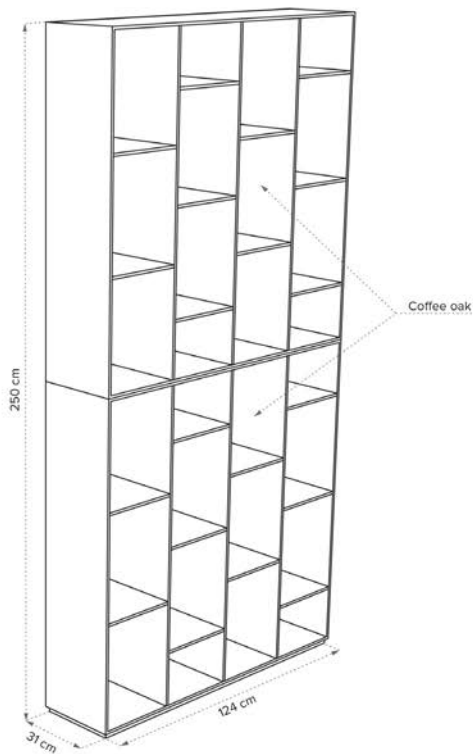

■ Composition 3 • W900C3222040035 • Dimensions 122 x 177 x 78H inches

■ Matt lacquer rock

■ Glossy lacquer rock  
(door vertical wall cabinet)

■ Aged Walnut (door  
horizontal wall cabinet)

■ Smoked bronze glass  
(door wall cube cabinet)

■ Composition 4 • W900C4222040035 • Dimensions 123.6 x 19.6 x 70.8H inches

■ Matt lacquer anthracite

■ Radica frisè (doors wall cabinet)

■ Composition 7 • W900C7102000500 • Dimensions 48.8 x 12.2 x 74H inches

■ Coffee oak

■ Composition 7 • W900C7102001200 • Dimensions 48.8 x 12.2 x 74H inches

■ Smoked oak

■ Composition 8 • W900C8104030506 • Dimensions 146.4 x 177 x 78H inches

■ Matt lacquer coffee

■ Glossy lacquer coffee  
(doors wall cabinet)

■ Glossy lacquer light grey  
(doors wall cabinet)

■ Composition 9 • W900C9102000500 • Dimensions 48.8 x 12.2 x 98.4H inches

■ Coffee oak

■ Composition 9 • W900C9102001200 • Dimensions 48.8 x 12.2 x 98.4H inches