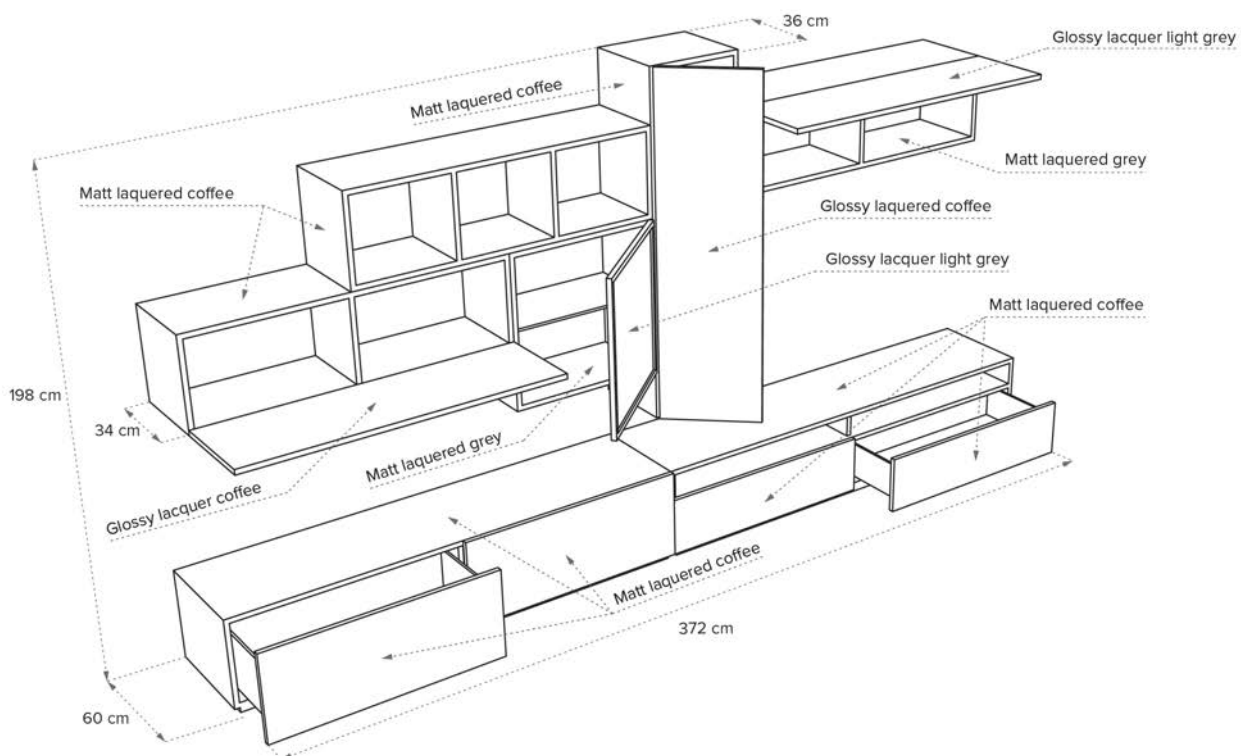

■ Composition 3 • W900C3222040035 • Dimensions 122 x 177 x 78H inches

■ Matt lacquer rock

■ Glossy lacquer rock  
(door vertical wall cabinet)

■ Aged Walnut (door  
horizontal wall cabinet)

■ Smoked bronze glass  
(door wall cube cabinet)

■ Composition 4 • W900C4222040035 • Dimensions 123.6 x 19.6 x 70.8H inches

■ Matt lacquer anthracite

■ Radica frisè (doors wall cabinet)

■ Composition 7 • W900C7102000500 • Dimensions 48.8 x 12.2 x 74H inches

■ Coffee oak

■ Composition 7 • W900C7102001200 • Dimensions 48.8 x 12.2 x 74H inches

■ Smoked oak

■ Composition 8 • W900C8104030506 • Dimensions 146.4 x 177 x 78H inches

■ Matt lacquer coffee

■ Glossy lacquer coffee  
(doors wall cabinet)

■ Glossy lacquer light grey  
(doors wall cabinet)

■ Composition 9 • W900C9102000500 • Dimensions 48.8 x 12.2 x 98.4H inches

■ Coffee oak

■ Composition 9 • W900C9102001200 • Dimensions 48.8 x 12.2 x 98.4H inches