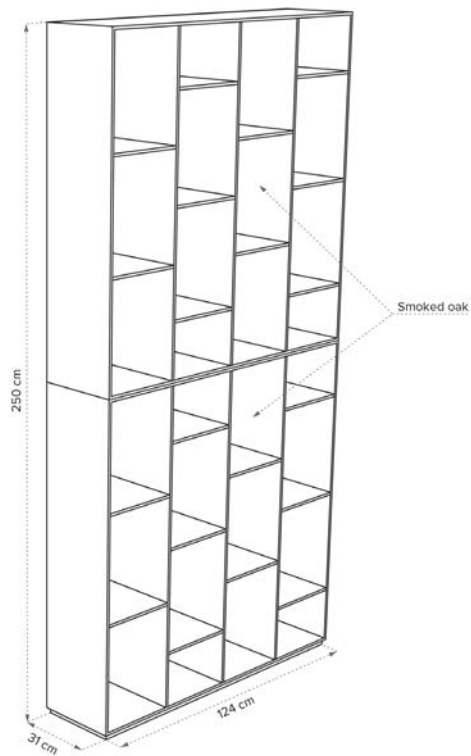

■ Composition 3 • W900C3222040035 • Dimensions 122 x 177 x 78H inches

■ Matt lacquer rock

■ Glossy lacquer rock  
(door vertical wall cabinet)

■ Aged Walnut (door  
horizontal wall cabinet)

■ Smoked bronze glass  
(door wall cube cabinet)

■ Composition 4 • W900C4222040035 • Dimensions 123.6 x 19.6 x 70.8H inches

■ Matt lacquer anthracite

■ Radica frisè (doors wall cabinet)

■ Composition 7 • W900C7102000500 • Dimensions 48.8 x 12.2 x 74H inches

■ Coffee oak

■ Composition 7 • W900C7102001200 • Dimensions 48.8 x 12.2 x 74H inches

■ Smoked oak

■ Composition 8 • W900C8104030506 • Dimensions 146.4 x 177 x 78H inches

■ Matt lacquer coffee

■ Glossy lacquer coffee  
(doors wall cabinet)

■ Glossy lacquer light grey  
(doors wall cabinet)

■ Composition 9 • W900C9102000500 • Dimensions 48.8 x 12.2 x 98.4H inches

■ Coffee oak

■ Composition 9 • W900C9102001200 • Dimensions 48.8 x 12.2 x 98.4H inches