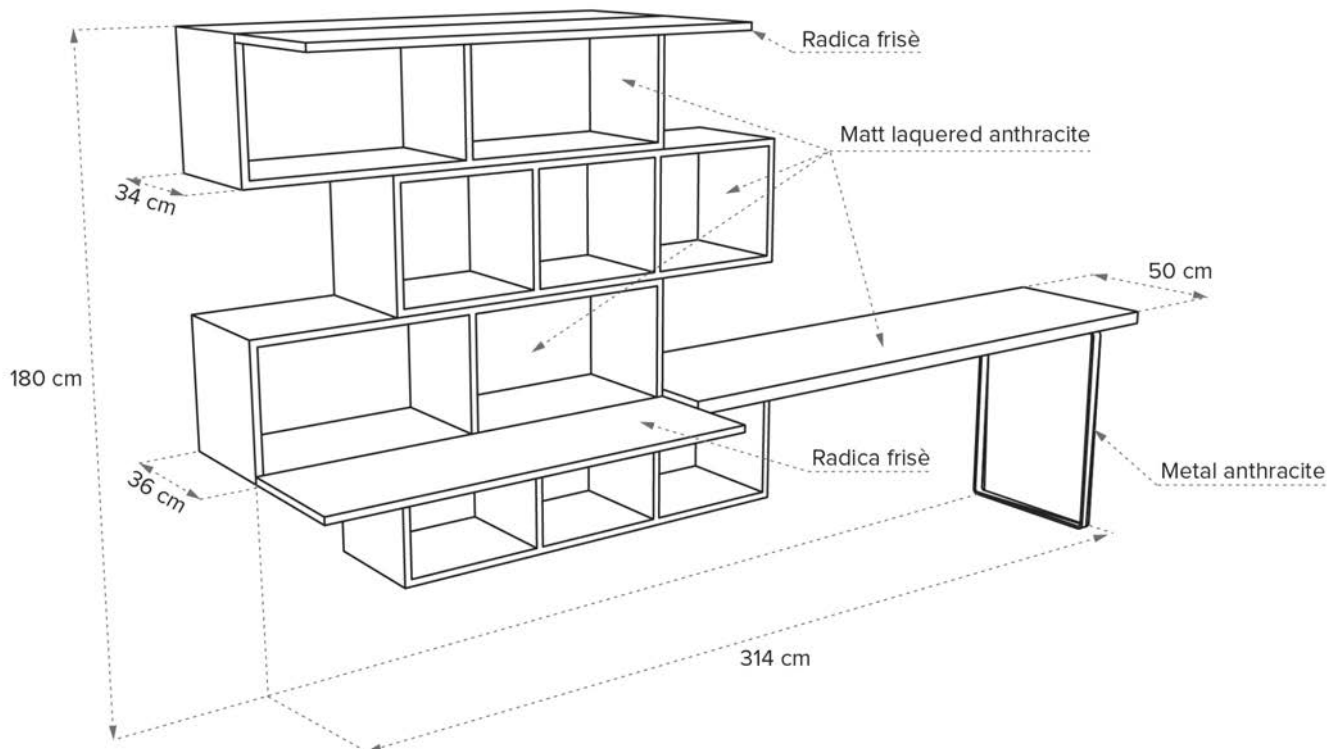

■ Composition 2 • W900C2221040031 • Dimensions 146.4 x 17.7 x 78H inches

■ Matt lacquer anthracite

■ Glossy lacquer anthracite (door vertical wall cabinet)

■ Radica frisè (doors horizontal wall cabinet)

■ Smoked glass (door wall cube cabinet)

■ Composition 3 • W900C3222040035 • Dimensions 122 x 177 x 78H inches

■ Matt lacquer rock

■ Glossy lacquer rock  
(door vertical wall cabinet)

■ Aged Walnut (door  
horizontal wall cabinet)

■ Smoked bronze glass  
(door wall cube cabinet)

■ Composition 4 • W900C4222040035 • Dimensions 123.6 x 19.6 x 70.8H inches

■ Matt lacquer anthracite

■ Radica frisè (doors wall cabinet)

■ Composition 7 • W900C7102000500 • Dimensions 48.8 x 12.2 x 74H inches

■ Coffee oak

■ Composition 7 • W900C7102001200 • Dimensions 48.8 x 12.2 x 74H inches

■ Smoked oak

■ Composition 8 • W900C8104030506 • Dimensions 146.4 x 177 x 78H inches

■ Matt lacquer coffee

■ Glossy lacquer coffee  
(doors wall cabinet)