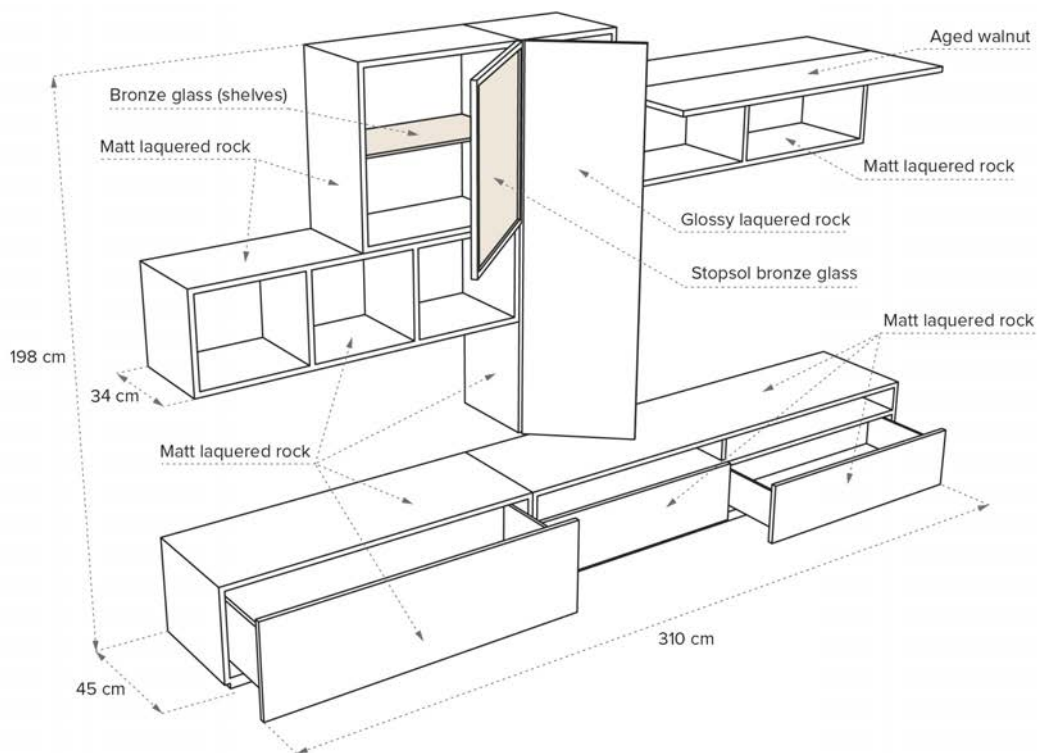

■ Composition 2 • W900C2221040031 • Dimensions 146.4 x 17.7 x 78H inches

■ Matt lacquer anthracite

■ Glossy lacquer anthracite (door vertical wall cabinet)

■ Radica frisè (doors horizontal wall cabinet)

■ Smoked glass (door wall cube cabinet)

■ Composition 3 • W900C3222040035 • Dimensions 122 x 177 x 78H inches

■ Matt lacquer rock

■ Glossy lacquer rock  
(door vertical wall cabinet)

■ Aged Walnut (door  
horizontal wall cabinet)

■ Smoked bronze glass  
(door wall cube cabinet)

■ Composition 4 • W900C4222040035 • Dimensions 123.6 x 19.6 x 70.8H inches

■ Matt lacquer anthracite

■ Radica frisè (doors wall cabinet)

■ Composition 7 • W900C7102000500 • Dimensions 48.8 x 12.2 x 74H inches

■ Glossy lacquer light grey  
(doors wall cabinet)

■ Composition 9 • W900C9102000500 • Dimensions 48.8 x 12.2 x 98.4H inches

■ Coffee oak

■ Composition 9 • W900C9102001200 • Dimensions 48.8 x 12.2 x 98.4H inches